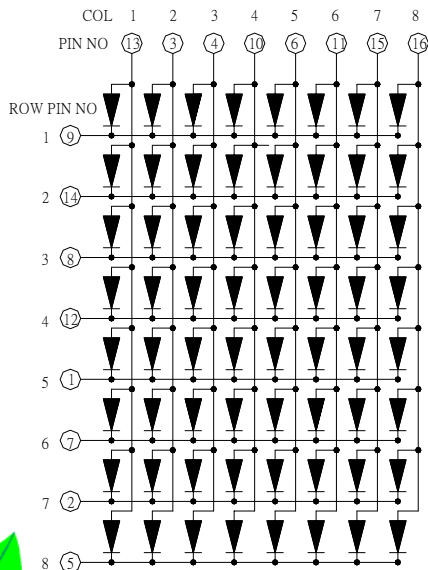

## Outer Dimension:

HS-2088AX/BX

## Circuit Diagram:

HS-2088AX:

HS-2088BX: