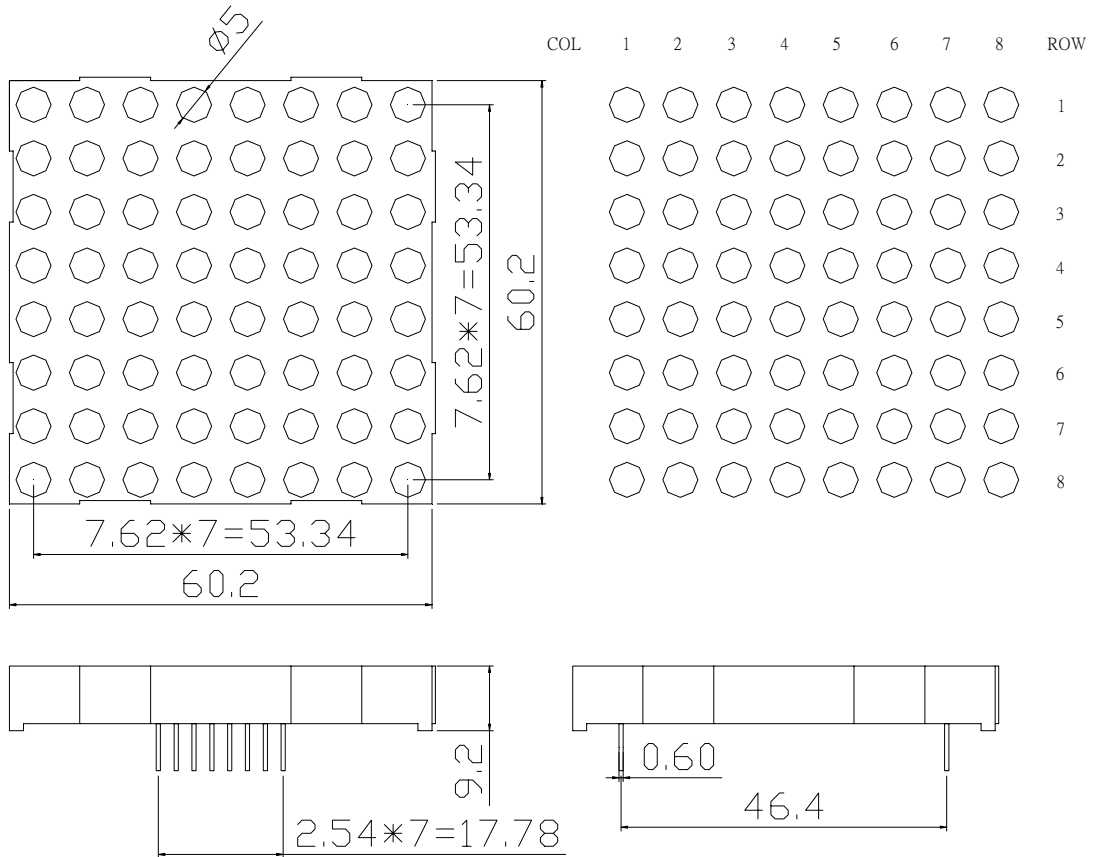

## Outer Dimension:

HS-2088AX/BX

## Circuit Diagram:

HS-2088AX:

HS-2088BX: