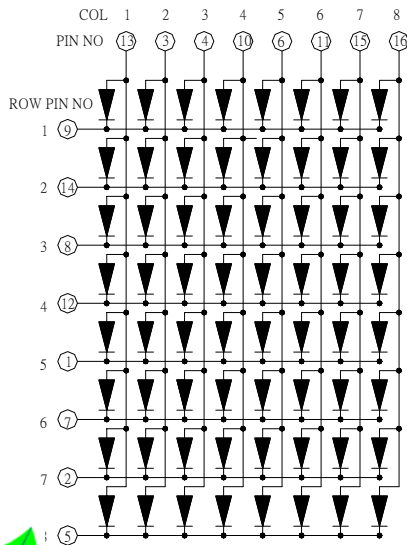

深圳市昊生明电子有限公司

SHEN ZHEN HAO SHENG MING ELECTRONIC CO., Ltd

Outer Dimension:

HS-1088AX/BX

Circuit Diagram:

HS-1088AX:

HS-1088BX: