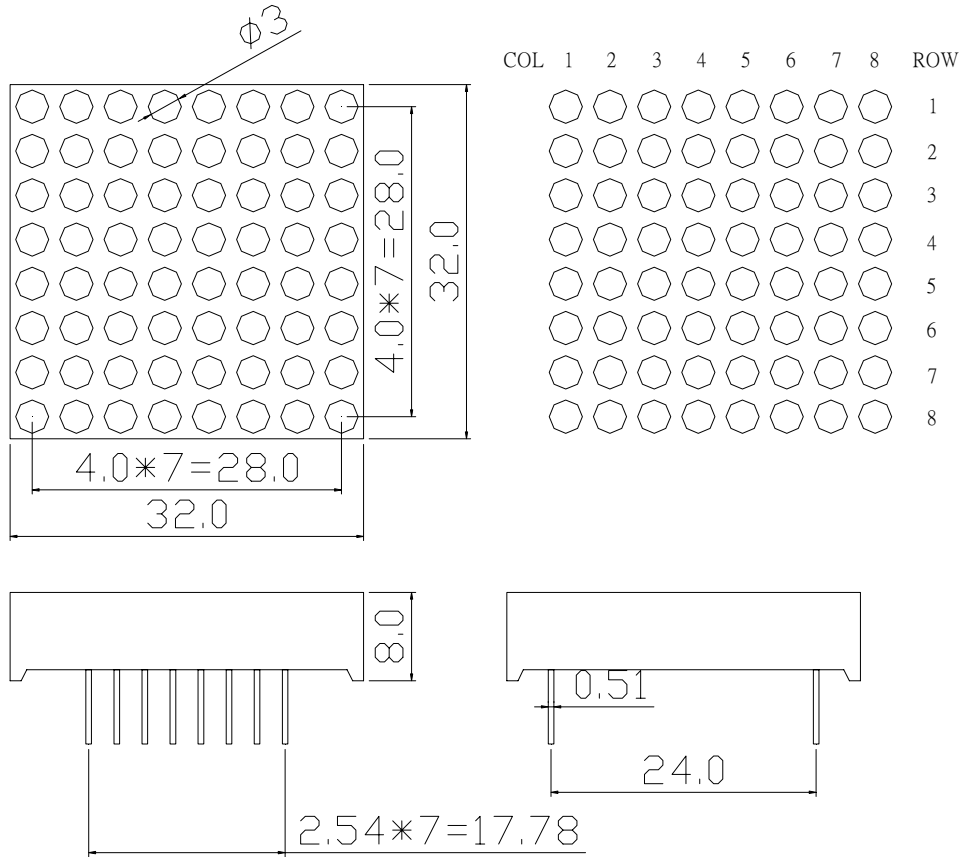

深圳市昊生明电子有限公司

SHEN ZHEN HAO SHENG MING ELECTRONIC CO., Ltd

Outer Dimension:

HS-1088AX/BX

Circuit Diagram:

HS-1088AX:

HS-1088BX: